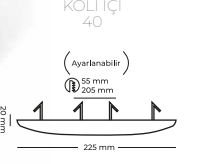

MOL3610

12.00$

32 WATT | LED | DRIVER | IP20 | 3000 K | 4000 K | 6500 K

CCT

3000K 4000K 6500K