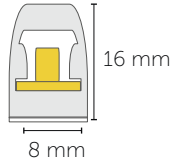

YEŞİL

MOL2540

MAVİ

M/10W

M/840 LM

100 METRE  
RULOLED TİPİ  
28355.00 \$  
/METRE

144 LEDLİ

220 VOLT NEON LED