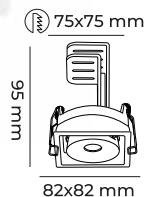

MOL3402 64.00$ 8 WATT LED BRIDGELLUX DRIVER SAMSUNG 2700 K 3000 K 4000 K 6500 K IP20