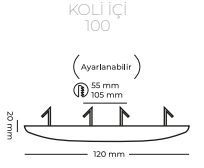

MOL3612

7.00$

18 WATT | LED | DRIVER | IP20 | 3000 K | 4000 K | 6500 K

CCT

3000K 4000K 6500K