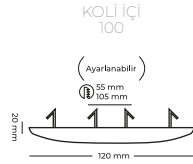

MOL3612

7.00$

18 WATT | LED | DRIVER | IP20 | 3000 K | 4000 K | 6500 K

CCT

3000K 4000K 6500K

MOL3613

7.00$

18 WATT | LED | DRIVER | IP20 | 3000 K | 4000 K | 6500 K

MOL3611

11.00$

24 WATT | LED | DRIVER | IP20 | 3000 K | 4000 K | 6500 K

CCT

3000K 4000K 6500K

MOL3614

11.00$

24 WATT | LED | DRIVER | IP20 | 3000 K | 4000 K | 6500 K

MOL3610

12.00$

32 WATT | LED | DRIVER | IP20 | 3000 K | 4000 K | 6500 K

CCT

3000K 4000K 6500K

MOL3615

14.50$

32 WATT | LED | DRIVER | IP20 | 3000 K | 4000 K | 6500 K