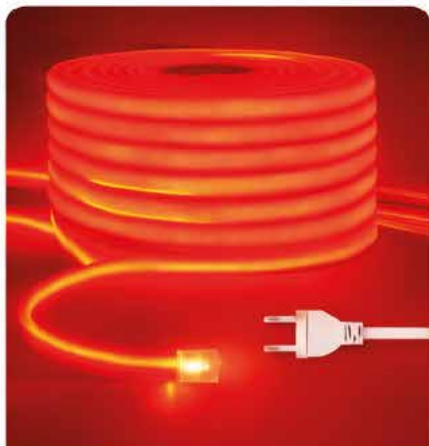

YEŞİL

MOL2540

MAVİ

M/10W

M/840 LM

100 METRE  
RULOLED TİPİ  
28355.00 \$  
/METRE

144 LEDLİ

220 VOLT NEON LED