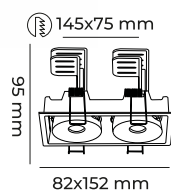

MOL3405 128.00$ 2X8 WATT LED BRIDGELLUX DRIVER PHILIPS SAMSUNG 2700 K 3000 K 4000 K 6500 K IP20