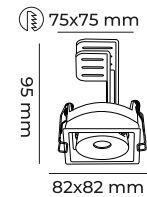

MOL3403 64.00$ 8 WATT LED BRIDGELLUX DRIVER SAMSUNG 2700 K 3000 K 4000 K 6500 K IP20