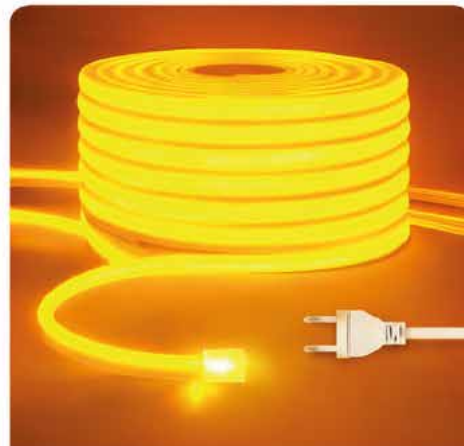

YEŞİL

MOL2540

MAVİ

M/10W

M/840 LM

100 METRE  
RULOLED TİPİ  
28355.00 \$  
/METRE

144 LEDLİ

220 VOLT NEON LED