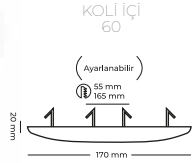

MOL3613

7.00$

18 WATT | LED | DRIVER | IP20 | 3000 K | 4000 K | 6500 K