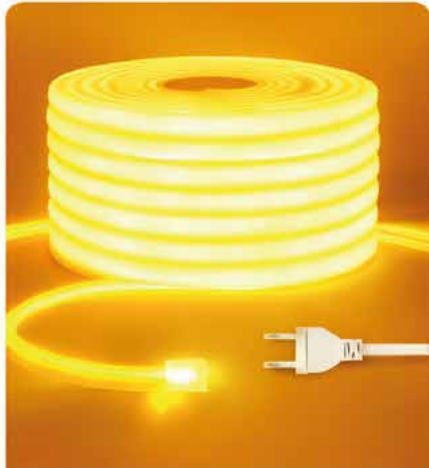

YEŞİL

MOL2540

MAVİ

M/10W

M/840 LM

100 METRE  
RULOLED TİPİ  
28355.00 \$  
/METRE

144 LEDLİ

220 VOLT NEON LED