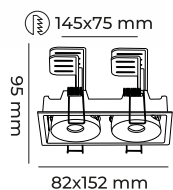

MOL3404 128.00$ 2X8 WATT LED BRIDGELLUX DRIVER PHILIPS SAMSUNG 2700 K 3000 K 4000 K 6500 K IP20