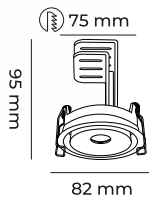

MOL3400 64.00$ 8 WATT LED BRIDGELLUX DRIVER PHILIPS LIFUD 2700 K 3000 K 4000 K 6500 K IP20