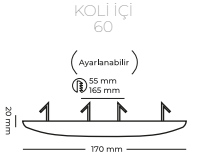

MOL3611

11.00$

24 WATT | LED | DRIVER | IP20 | 3000 K | 4000 K | 6500 K

CCT

3000K 4000K 6500K